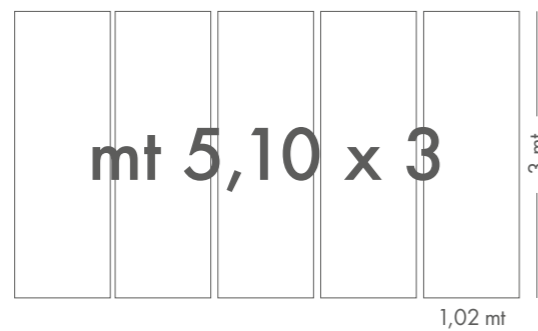

Kiabi

Z57779

Z57780

Z57781