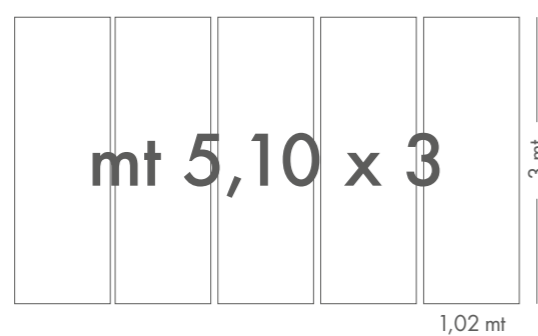

Ebano

Z57785

Z57786

Z57787