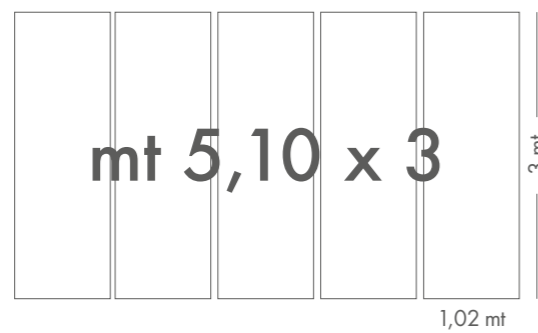

Leaves

Z57773

Z57774

Z57775